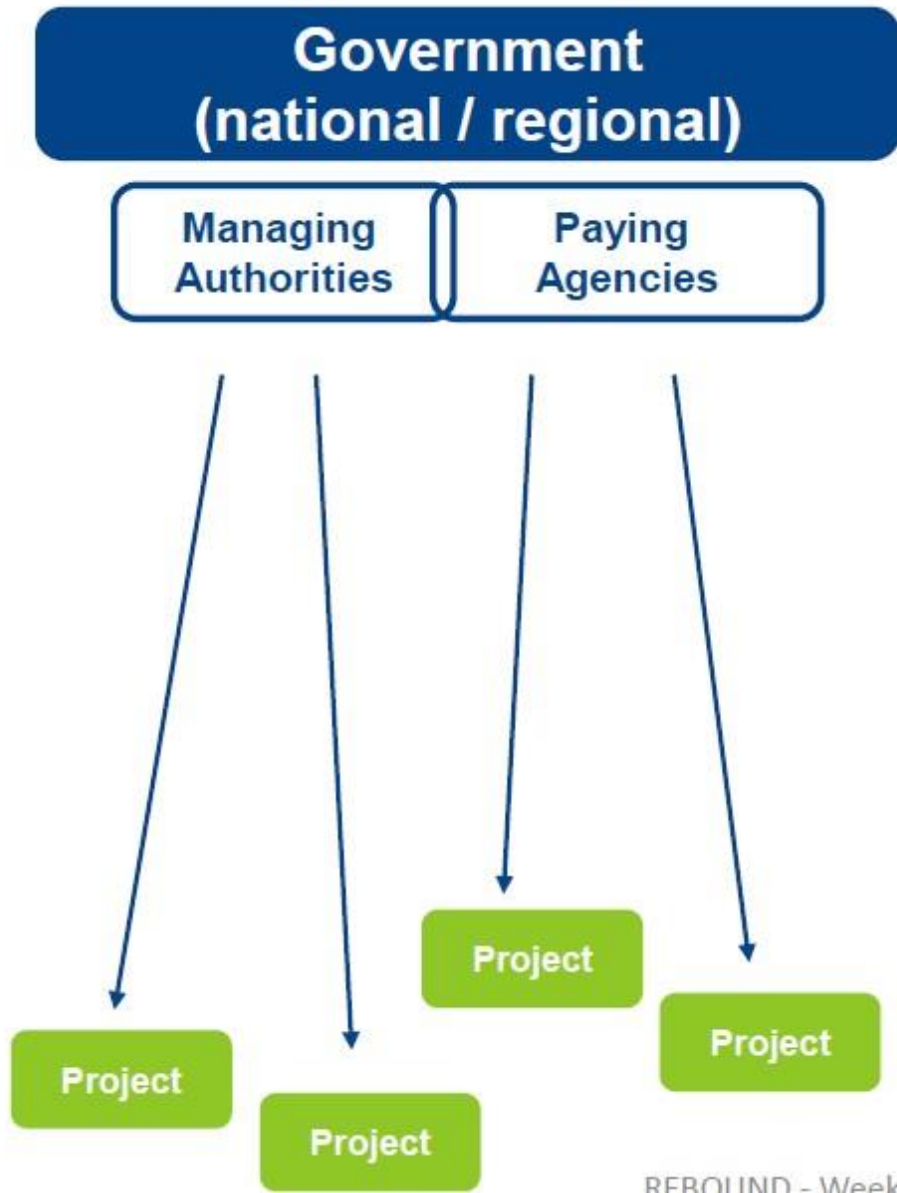

FAMENET

#RuralPact

Traditional funding approaches vs. Community-Led Local Development (CLLD)

Linking the local with national and EU

- ▶ FARNET Good Practices:
 - https://webgate.ec.europa.eu/fpfis/cms/farnet2/on-the-ground/good-practice_en.html
- ▶ ENRD Rural Inspiration Awards:
 - https://ec.europa.eu/enrd/news-events/events/rural-inspiration-awards_en.html
- ▶ Join the Rural Pact Community: https://ruralpact.rural-vision.europa.eu/become-member_en